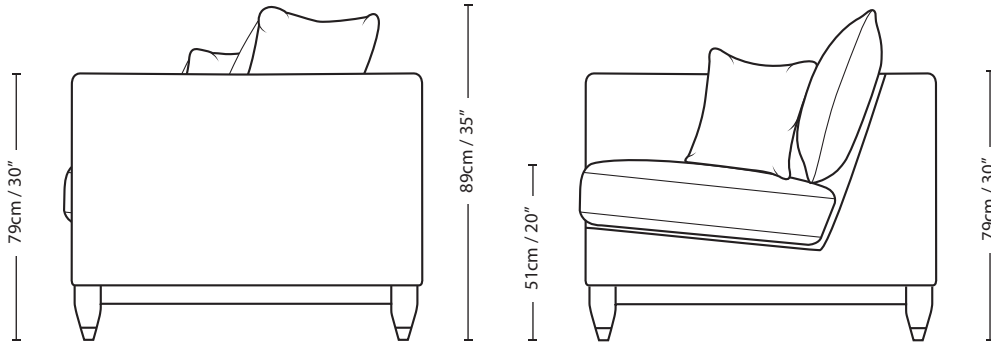

BURLINGTON

2.5 SEATER SCATTER CUSHION

15cm / 6" 148cm / 58" 15cm / 6"

178cm / 70"

Overall Height	Overall Width	Overall Depth	Arm Height	Back Height of Frame	Seat Height	Arm Width	Inside Width Arm to Arm	Seat Depth to Cushions	Seat Depth no Cushions
89cm / 35"	178cm / 70"	99cm / 39"	79cm / 30"	79cm / 30"	51cm / 20"	15cm / 6"	148cm / 58"	53cm / 21"	74cm / 29"

Seating sizes vary to a great extent and particularly wherever there are soft cushions involved, this is magnified with front of seat to back cushion depths, whilst formal back cushions will vary with age and plumping. It is essential to note that scatter back cushion depths will adjust from which point you measure, overtime and with plumping, the accurate measurement does not exist as it will resize each and every time you enjoy its comfort.